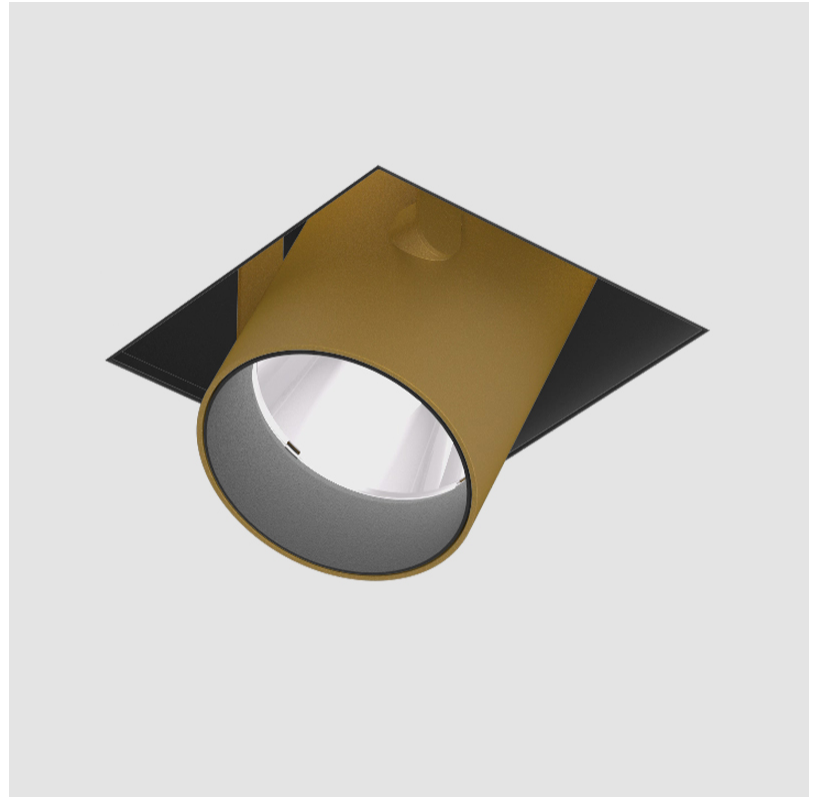

ELECTRICAL

Lamp Type: LED (Zhaga Standard)
Input Wattage (W): 19.3 + 2.6
Total Output Wattage (W): 16.5 + 2.2
Dimming: Tri-Mode (Non-Dimming and Phase Dimming (120Vac only) and 0-10V Dimming)
Driver Included: No
Driver Location: Remote
Driver Type: Constant Current & Constant Voltage - Universal
Driver Class: Class 2
Input Voltage (V): 120 - 277
Output Voltage (V): 24
Constant Current (MA): 500

LED

Number of LEDs: 2
Color Temperature (°K): 2700 / 3000 / 4000
Max. Delivered Lumen (lm): 1540 / 1580 / 1690
CRI: >90 CRI
Lamp Life (hrs): 50000
Upon Request: Special Color Temperature

OPTICAL

Reflector: 20 / 40 / 60
Adjustability: Rotational 355°; Tilt 45°
Upon Request: Special Beam Angles

RATINGS AND CERTIFICATIONS

Certified By: Certified for North American Standards
Zaneen Lighting Inc. © 2024, Phone: 588-3387, Fax: 247-9319, www.zaneen.com

For international specifications by adding 'INT' at the end of the existing Model #. For assistance on 'custom' specifications, contact zteam@zaneen.com. In a constant effort to supply the best product, we reserve the right to change specifications or materials without notice. The most recent specification sheets are found at zaneen.com