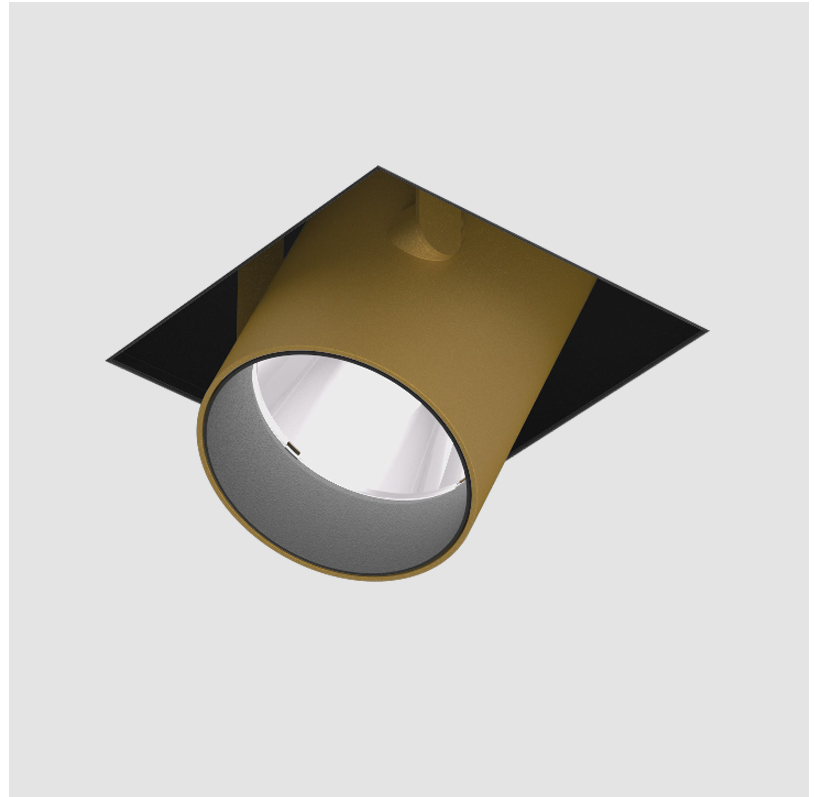

ELECTRICAL

Lamp Type: LED (Zhaga Standard)
Input Wattage (W): 23.1
Total Output Wattage (W): 18.7
Dimming: Tri-Mode (Non-Dimming and Phase Dimming (120Vac only) and 0-10V Dimming)
Driver Included: No
Driver Location: Recessed Housing
Driver Type: Constant Current - Universal
Driver Class: Class 2
Housing: See components
Input Voltage (V): 120 - 277
Constant Current (MA): 500

LED

Number of LEDs: 1
Color Temperature (°K): 2700 / 3000 / 3500 / 4000
Max. Delivered Lumen (lm): 1490 / 1530 / 1607 / 1640
CRI: >90 CRI
Lamp Life (hrs): 50000
Upon Request: Special Color Temperature

OPTICAL

Reflector: 20 / 40 / 60
Adjustability: Rotational 355°; Tilt 45°
Upon Request: Special Beam Angles

RATINGS AND CERTIFICATIONS

Certified By: Certified for North American Standards
Zaneen Lighting Inc. © 2024, P.O. Box 588, 3387, P.O. Box 247, 9519, www.zaneen.com

Patents: IP20
For assistance on 'custom' specifications, contact zteam@zaneen.com.
In a constant effort to supply the best product, we reserve the right to change specifications or materials without notice. The most recent specification sheets are found at zaneen.com

145mm 5 11/16"	10 | 12 1/2 | 15 | 25mm 3/8" | 1/2" | 9/16" | 1"	225mm x 225mm 8 7/8" x 8 7/8"		355°	45°	
A