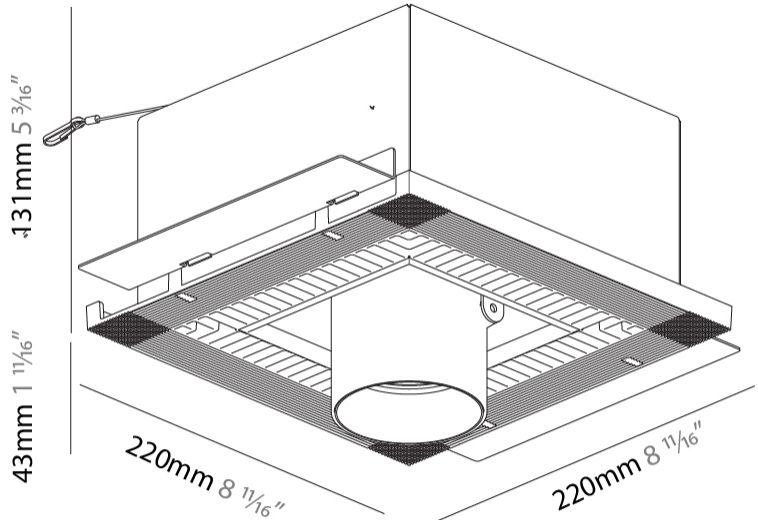

ELECTRICAL

Lamp Type: LED (Zhaga Standard)
Input Wattage (W): 23.1
Total Output Wattage (W): 18.7
Dimming: Tri-Mode (Non-Dimming and Phase Dimming (120Vac only) and 0-10V Dimming)
Driver Included: No
Driver Location: Recessed Housing
Driver Type: Constant Current - Universal
Driver Class: Class 2
Housing: See components
Input Voltage (V): 120 - 277
Constant Current (MA): 500

LED

Number of LEDs: 1
Color Temperature (°K): 2700 / 3000 / 3500 / 4000
Max. Delivered Lumen (lm): 1490 / 1530 / 1607 / 1640
CRI: >90 CRI
Lamp Life (hrs): 50000
Upon Request: Special Color Temperature

OPTICAL

Reflector: 20 / 40 / 60
Adjustability: Rotational 355°; Tilt 45°
Upon Request: Special Beam Angles

RATINGS AND CERTIFICATIONS

Certified By: Certified for North American Standards
Zaneen Lighting Inc. © 2024, P.O. Box 588, 3387, P.O. Box 247, 9519, www.zaneen.com

Patents: IP20
For assistance on 'custom' specifications, contact zteam@zaneen.com.
In a constant effort to supply the best product, we reserve the right to change specifications or materials without notice. The most recent specification sheets are found at zaneen.com

145mm 5 11/16"	10 | 12 1/2 | 15 | 25mm 3/8" | 1/2" | 9/16" | 1"	225mm x 225mm 8 7/8" x 8 7/8"		355°	45°	
A