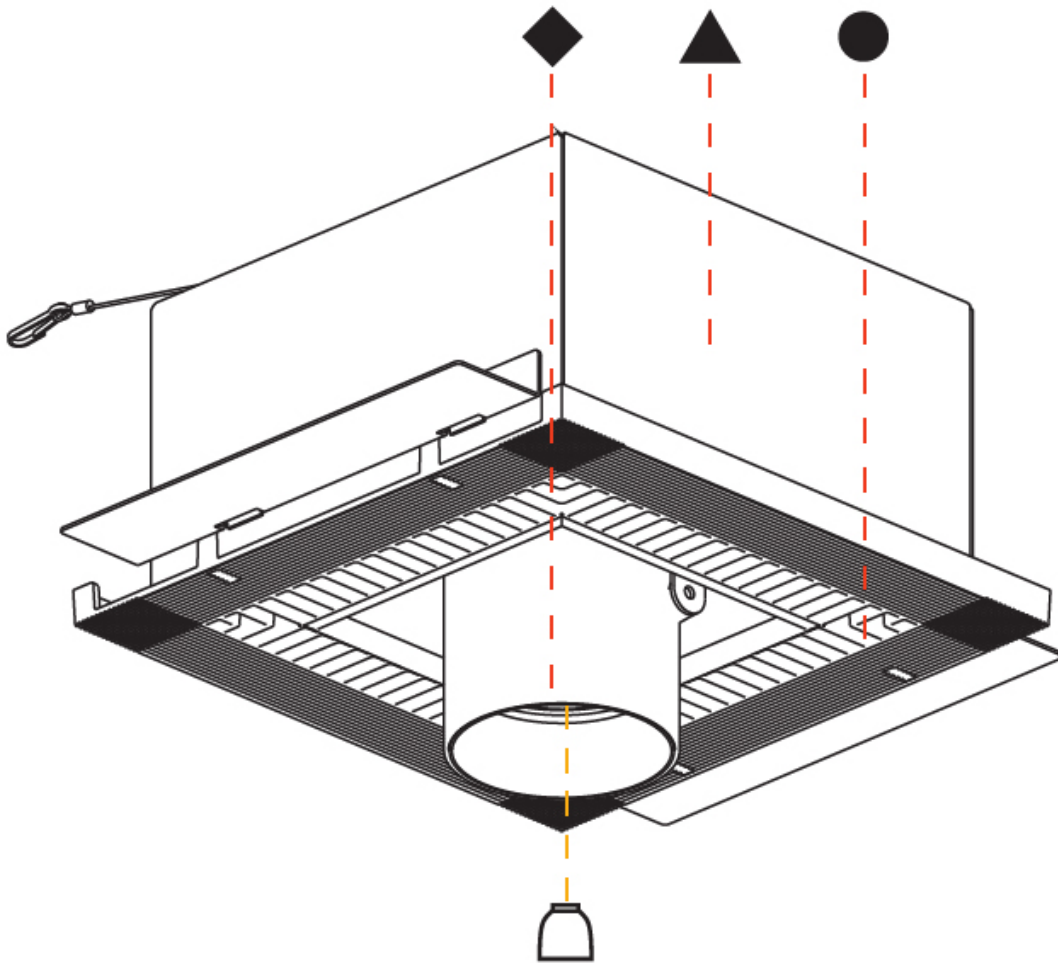

IMAGINE SQUARE TRIMLESS

A35401-

PROJECT	_____
TYPE	_____
SPECIFIER	_____
QUANTITY	_____
DATE	_____

A